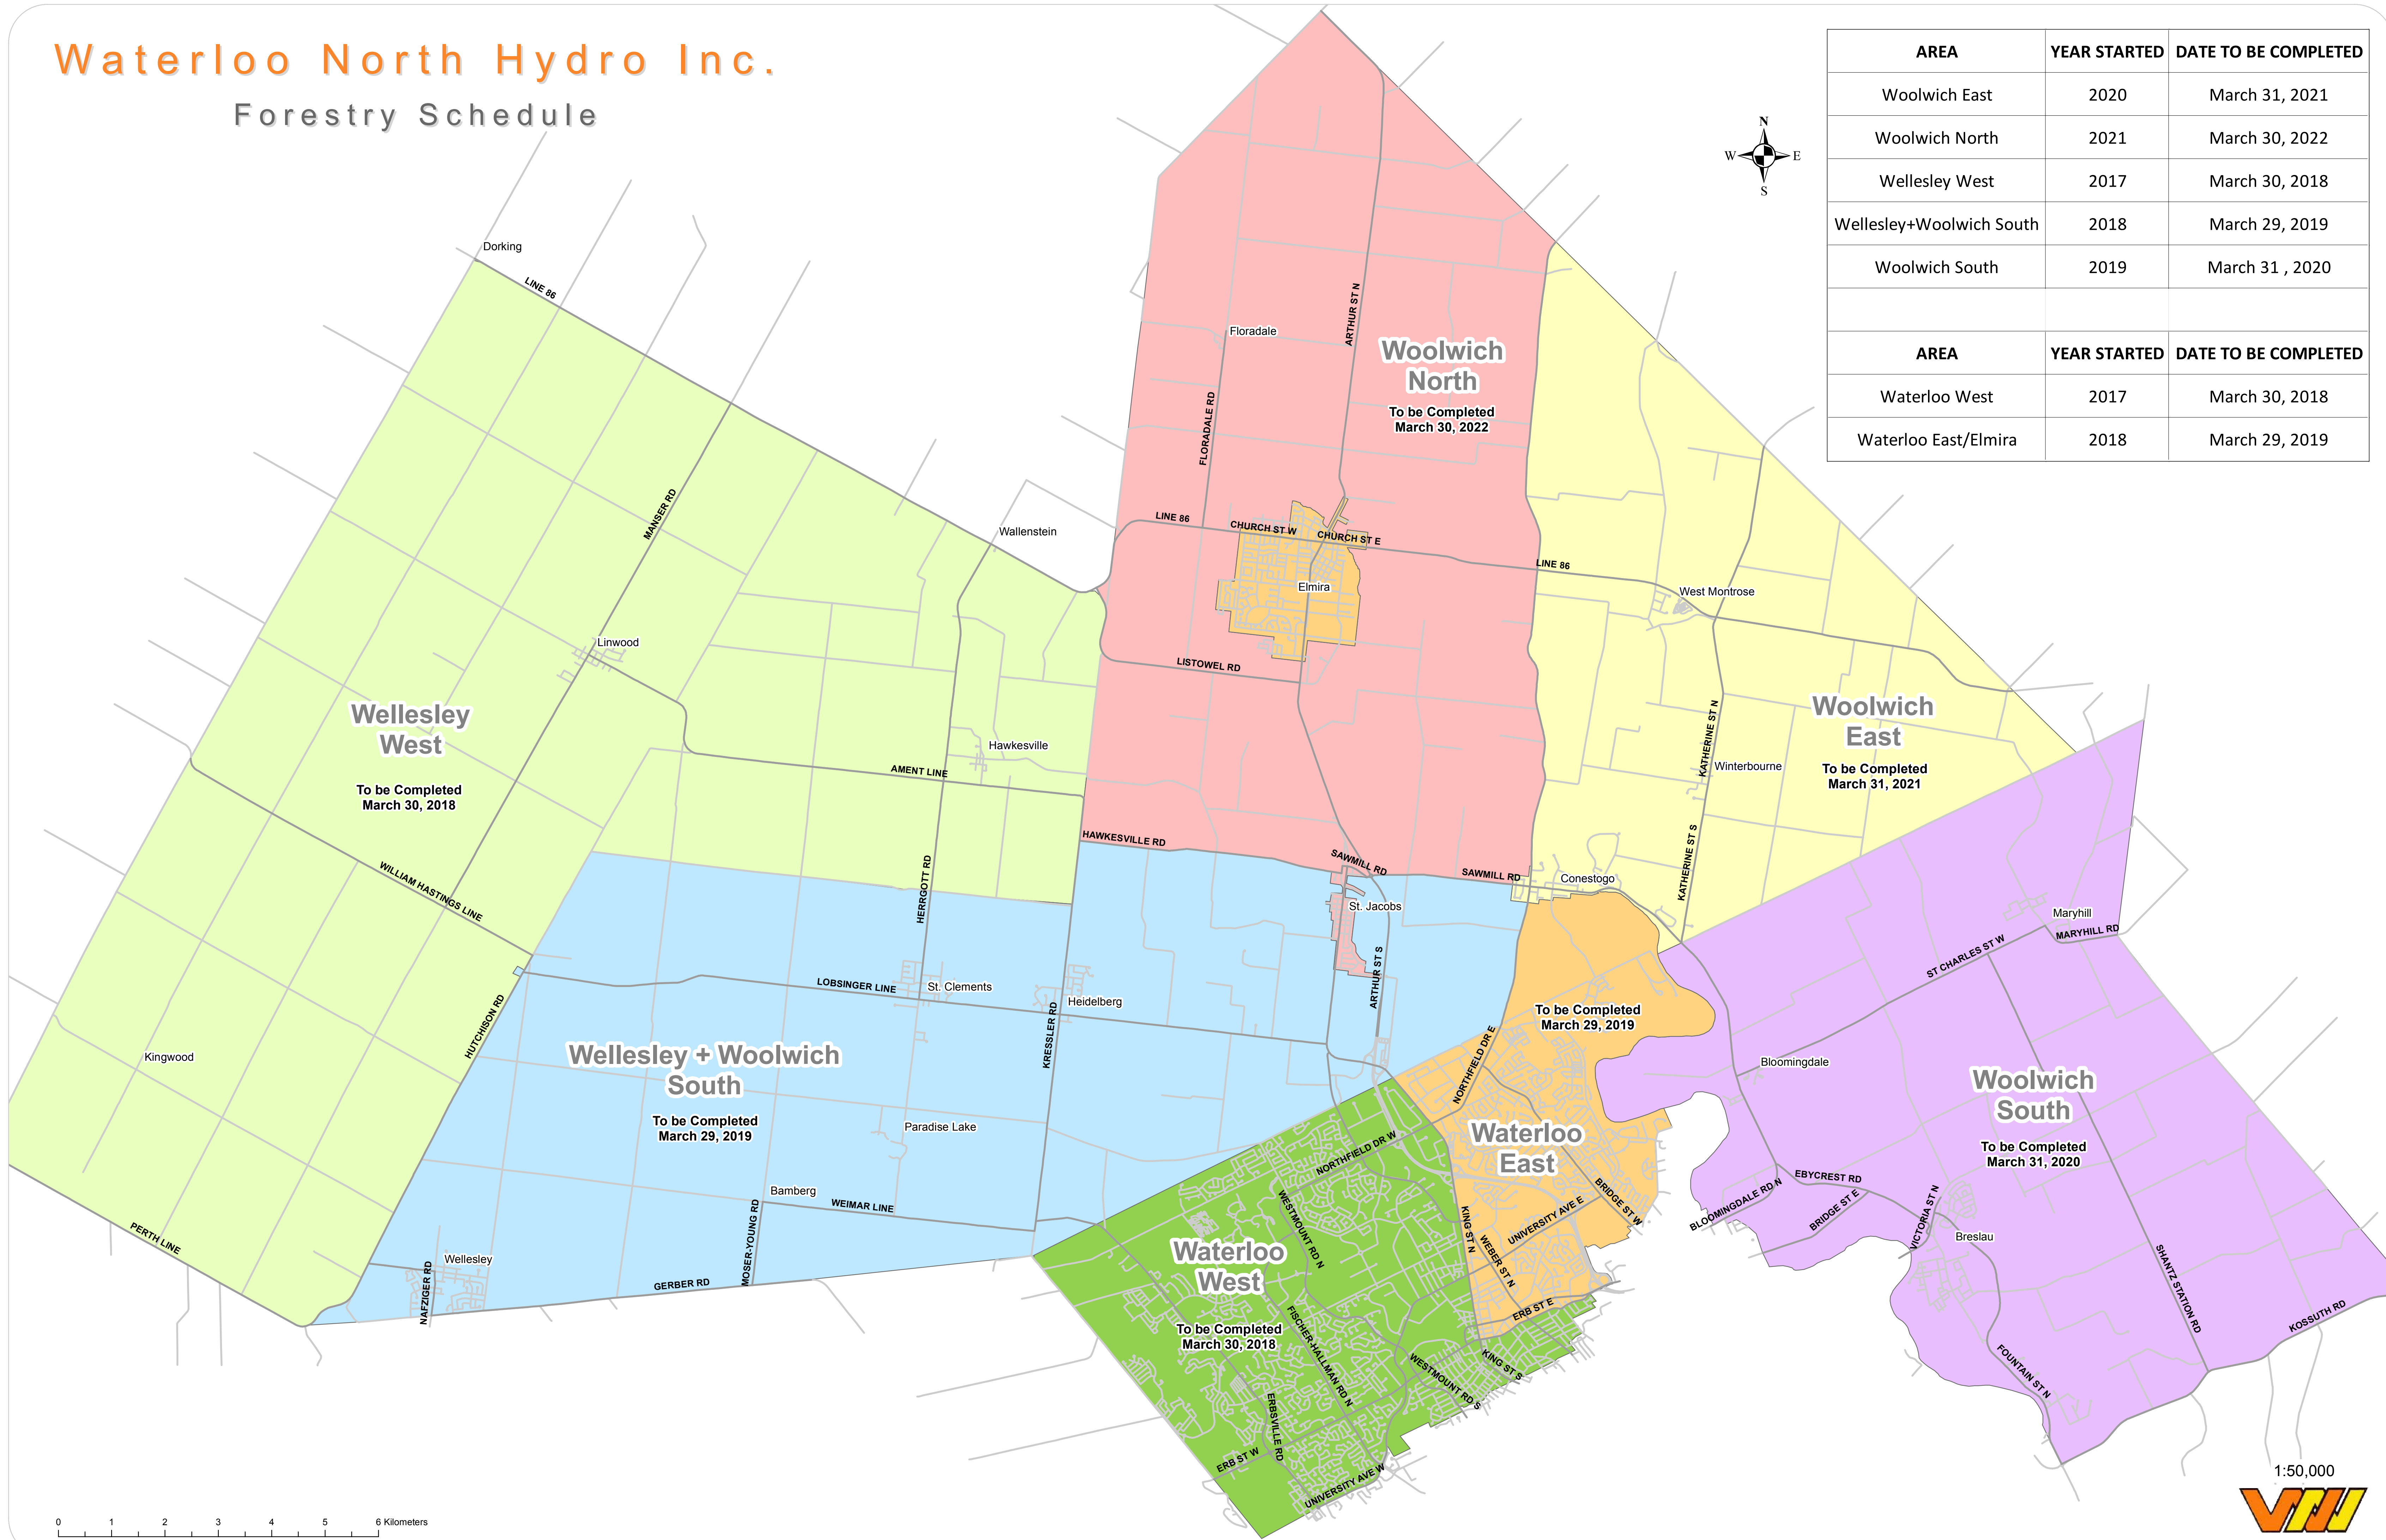

Waterloo North Hydro Inc.

Forestry Schedule

AREA	YEAR STARTED	DATE TO BE COMPLETED
Woolwich East	2020	March 31, 2021
Woolwich North	2021	March 30, 2022
Wellesley West	2017	March 30, 2018
Wellesley+Woolwich South	2018	March 29, 2019
Woolwich South	2019	March 31, 2020
AREA	YEAR STARTED	DATE TO BE COMPLETED
Waterloo West	2017	March 30, 2018
Waterloo East/Elmira	2018	March 29, 2019

0 1 2 3 4 5 6 Kilometers

1:50,000